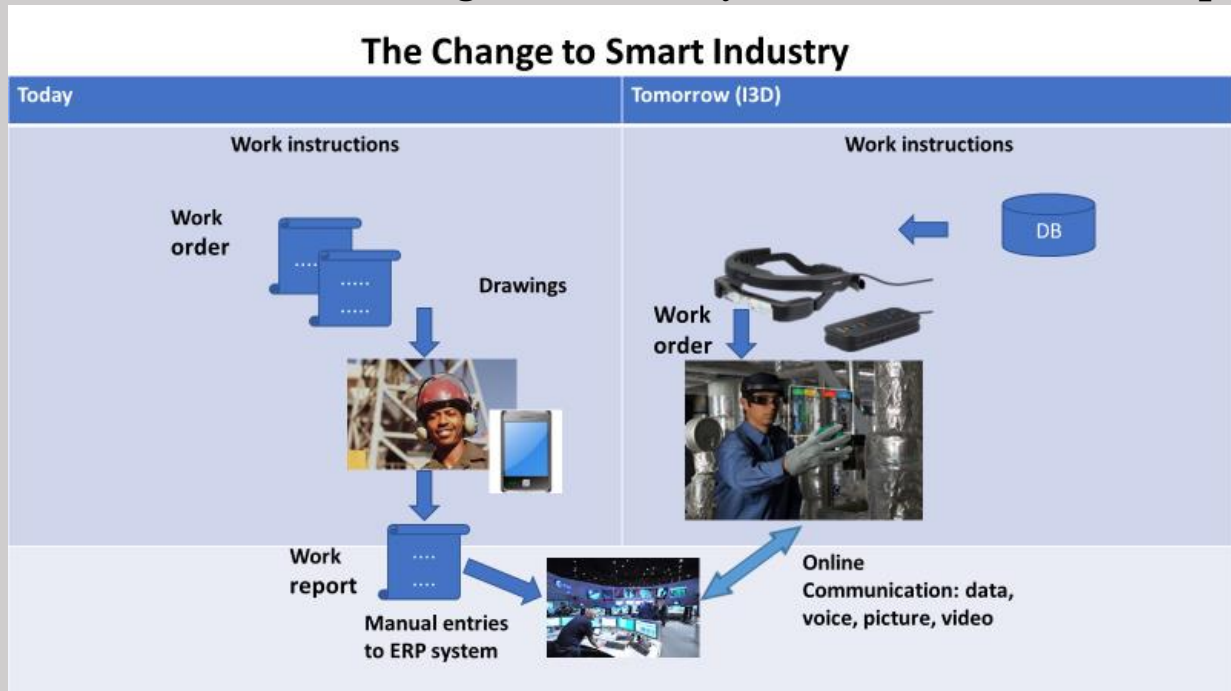

The Novitech Smart Industry Innovation

The **I3D** Industry 4.0 solution

Smart Glasses - Smart Helmet

Application of virtual and augmented reality in industrial smart workplaces

Why to invest ?

- Improve quality of work by online information support with Remote Assistance and Annotation
- Flexibility in changing/updating work instructions, fully documented worksteps
- Reduced administration, online documentation repository
- Reduce time of knowledge transfer to new workers in learning process
- Cost saving (duration, result and cost of work instructions)
- Handsfree, voice-controlled operational mode

I3D solution

- Easy to implement and customize, direct link to ERP system
- Open source SW
- Quick return on investment (6 months)